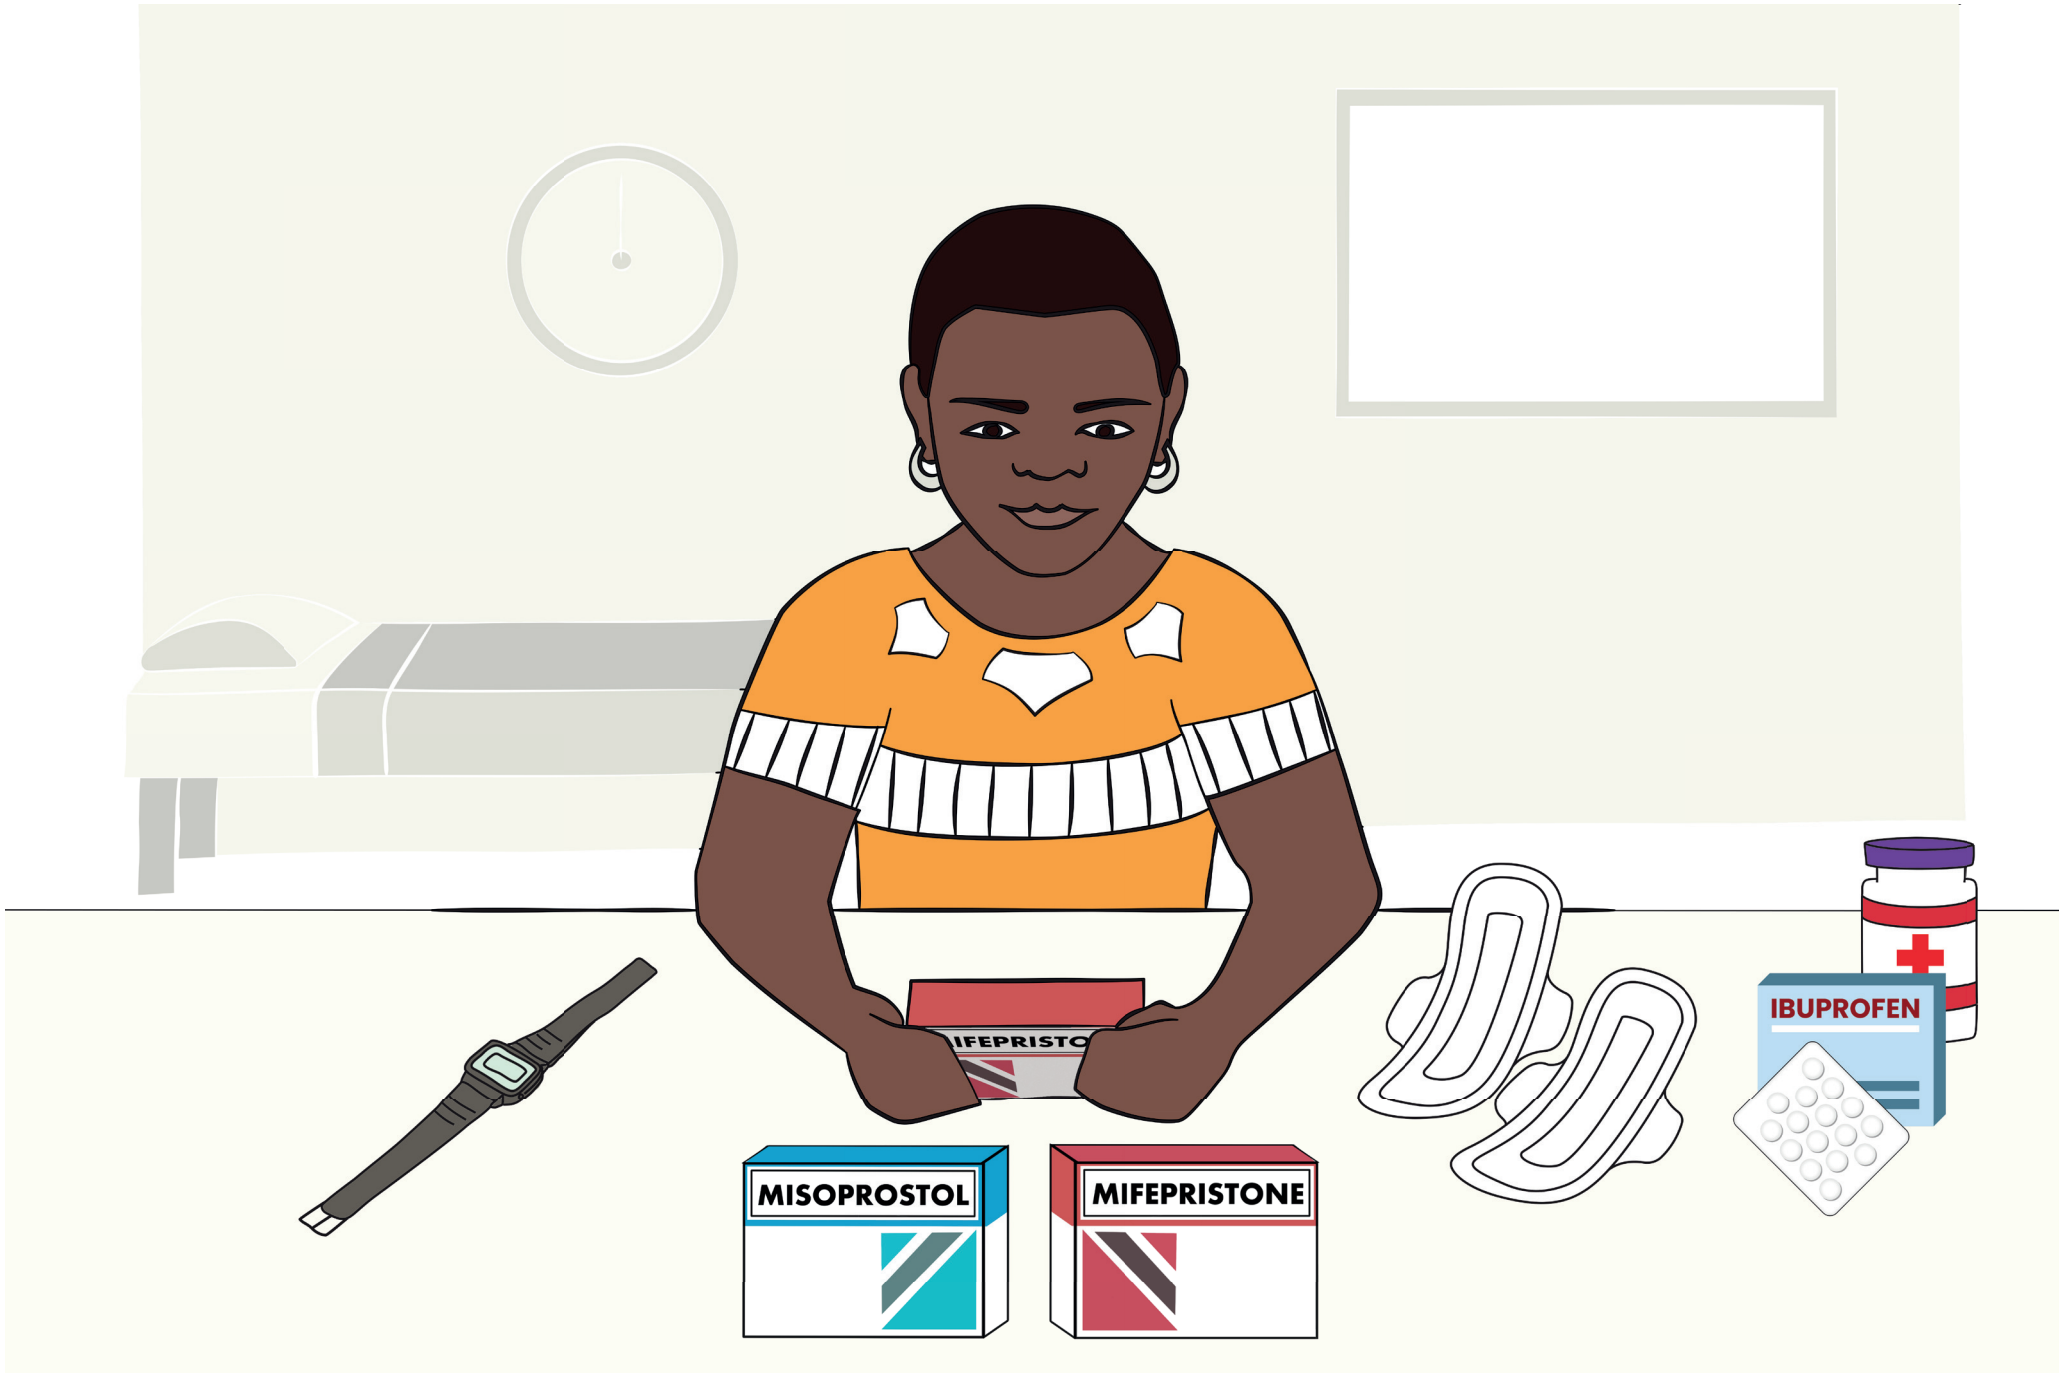

## **SELF-MANAGED ABORTION USING MIFEPRISTONE + MISOPROSTOL**

11:00 AM

11:00 AM