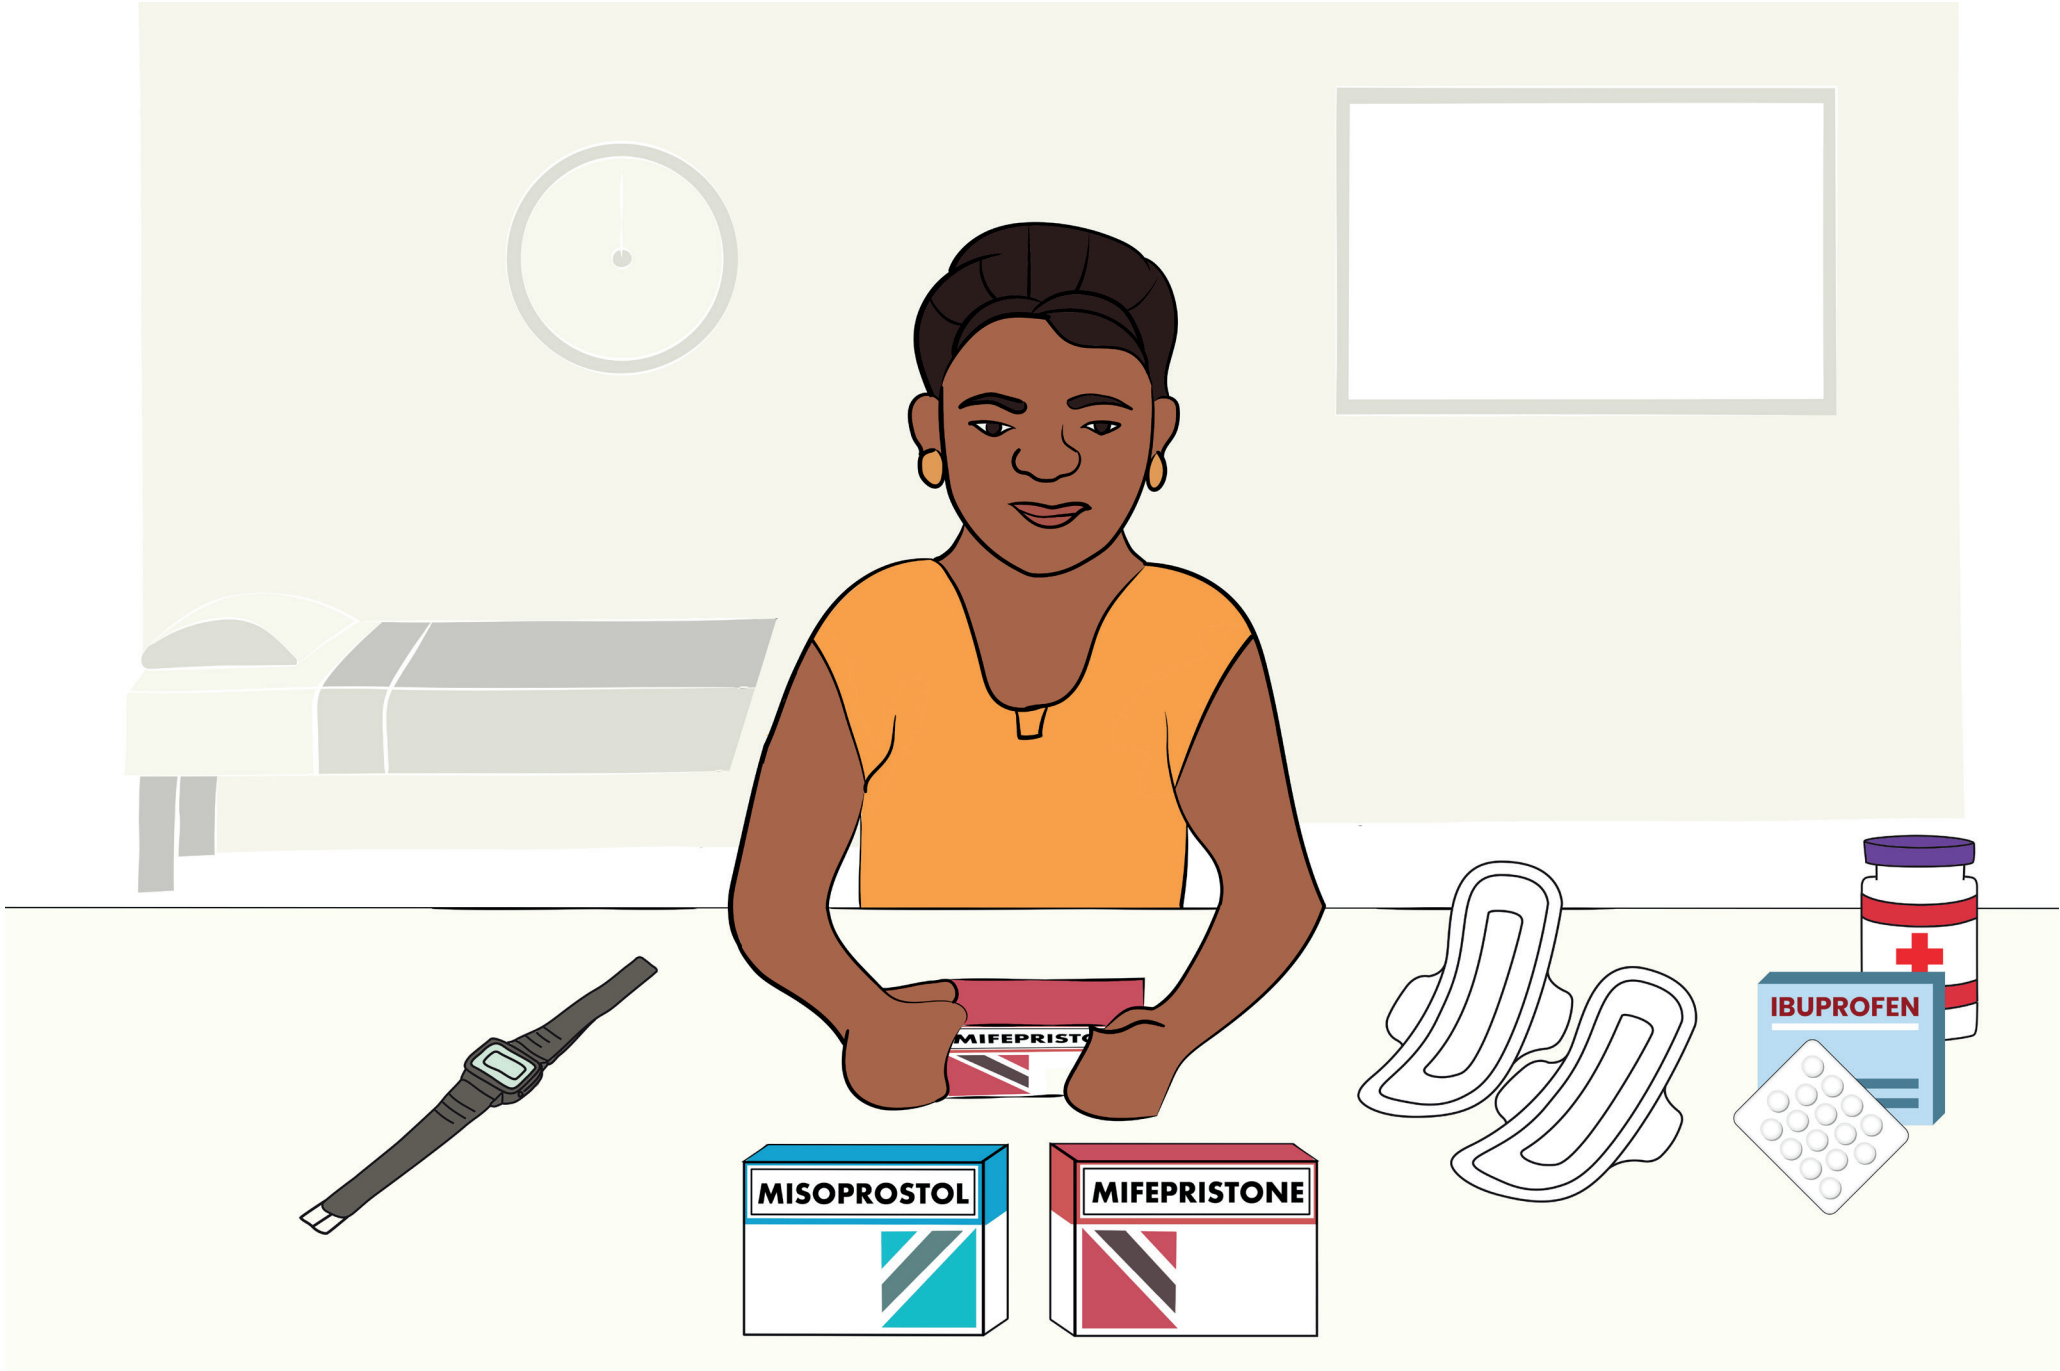

## SELF-MANAGED ABORTION USING MIFEPRISTONE + MISOPROSTOL

11:00 AM

11:00 AM