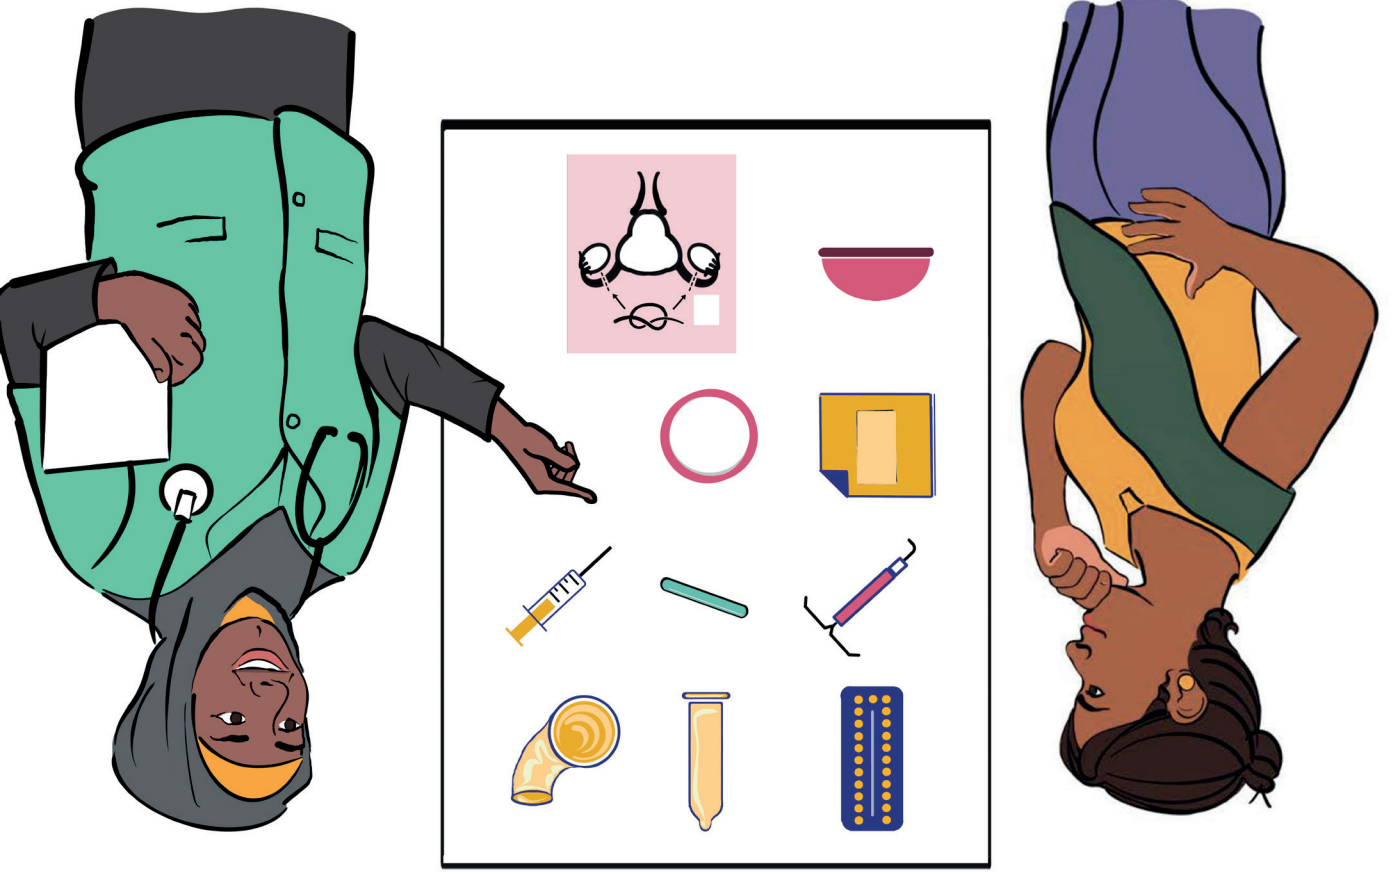

# SELF-MANAGED ABORTION USING MIFEPRISTONE + MISOPROSTOL

9

2

7

4

11:00 AM

11:00 AM