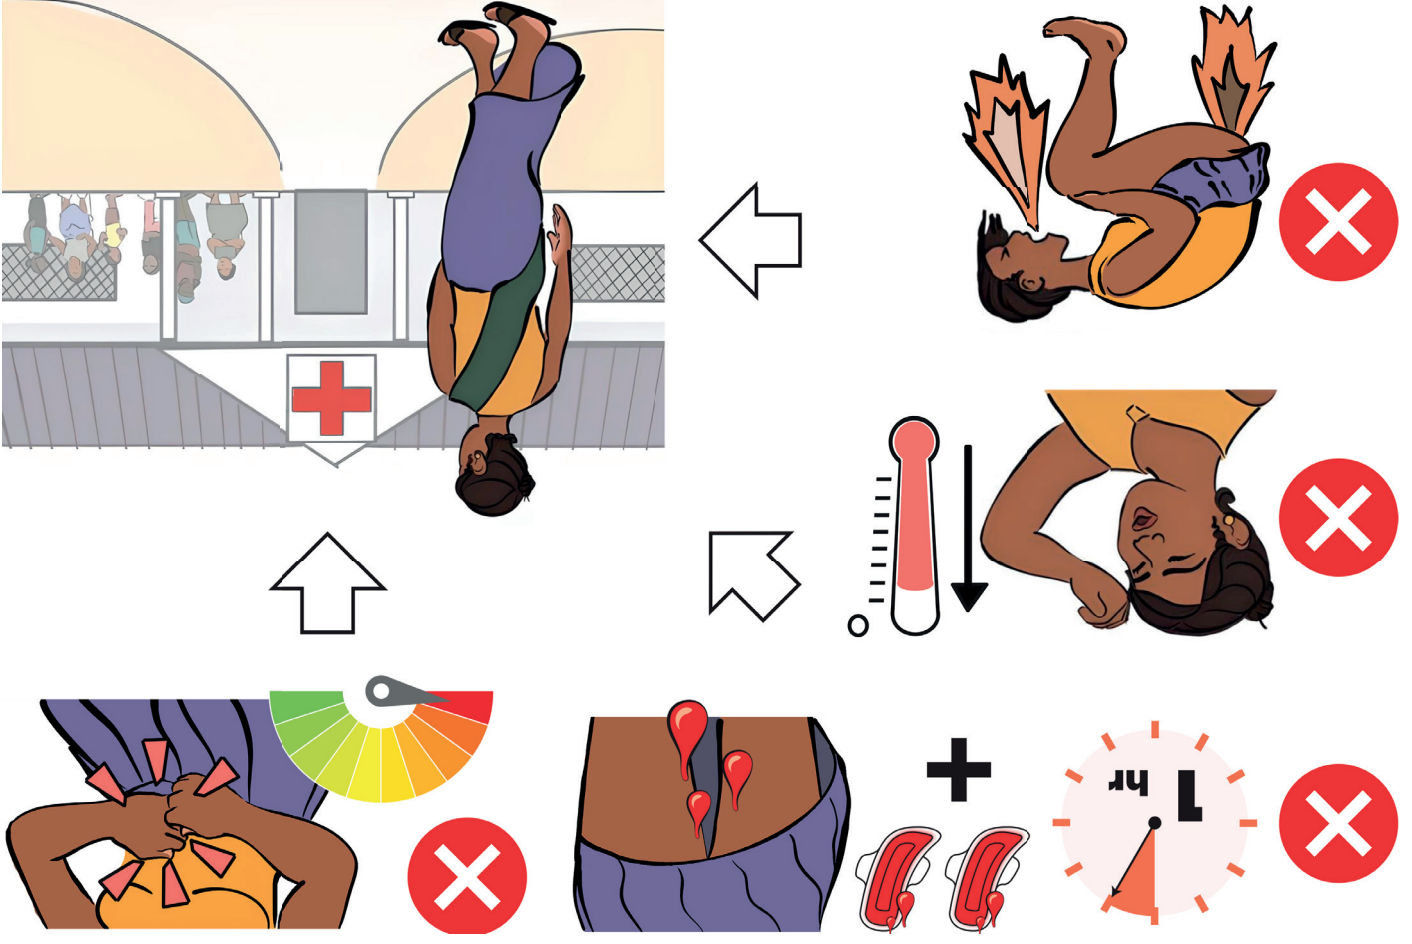

# SELF-MANAGED ABORTION USING MIFEPRISTONE + MISOPROSTOL

9

2

7

4

11:00 AM

11:00 AM