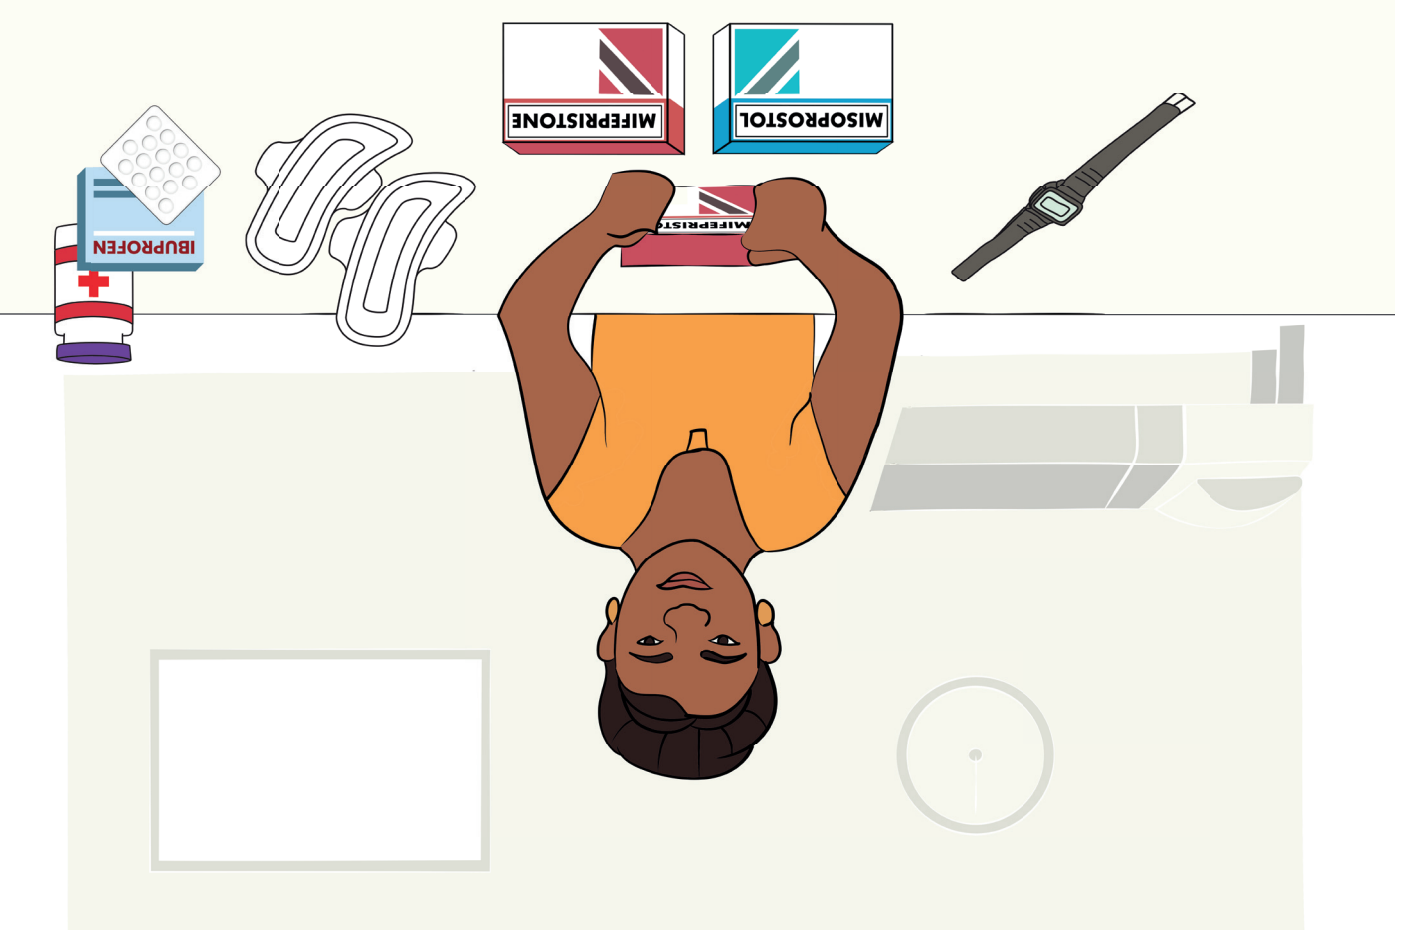

# SELF-MANAGED ABORTION USING MIFEPRISTONE + MISOPROSTOL

9

2

7

4

11:00 AM

11:00 AM